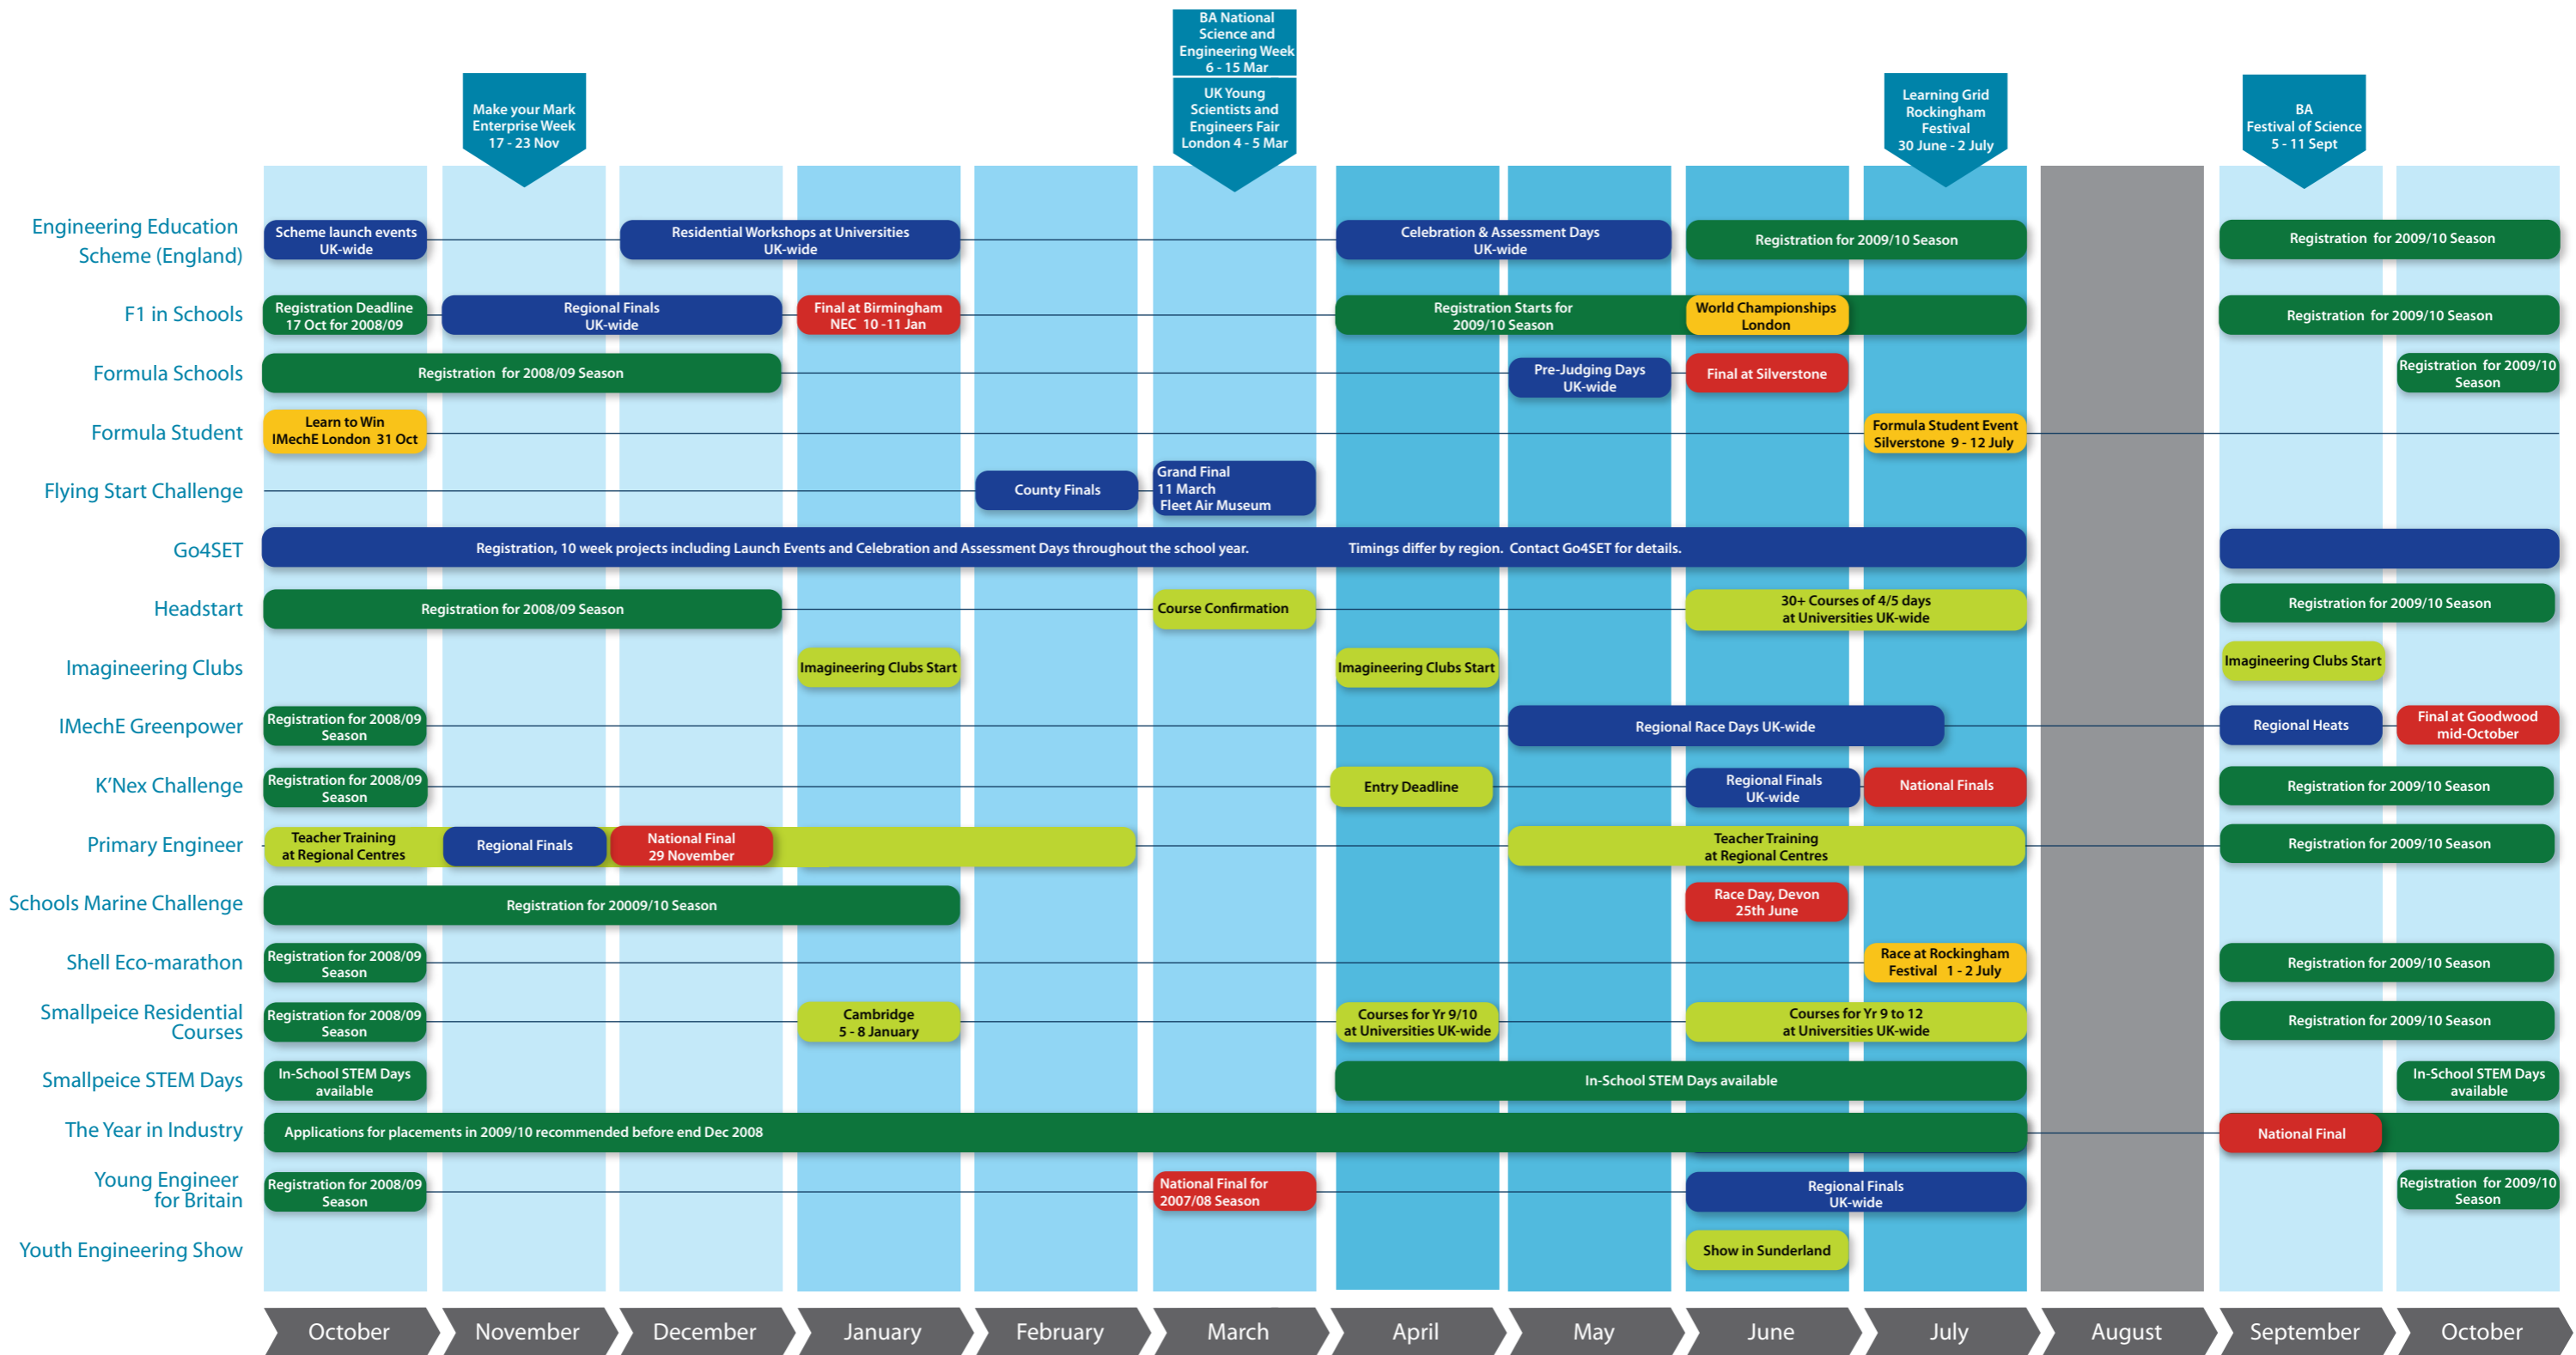

Activity Calendar 2008/2009

Key to events:

This Activity Calendar helps you see how the Learning Grid key dates fit into the academic year. Events that are linked through the year are connected by a line on the calendar e.g. showing the progression from regional to national finals. Stand-alone events are not linked. Many entries include multiple dates and venues, such as a series of regional finals - please see that activity's website for details.